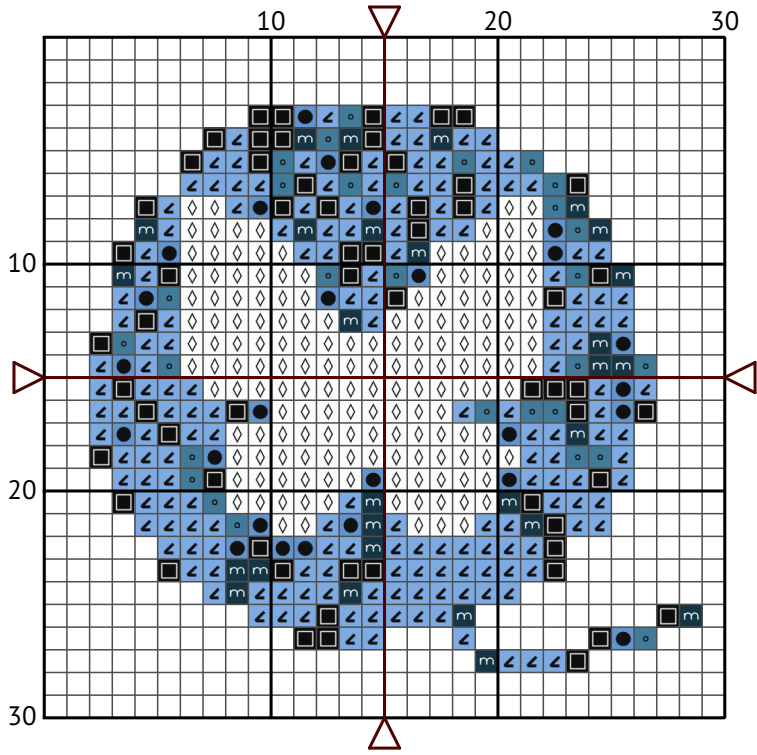

# Butterflywool 30x30

Cross stitch chart

Design size: 30 x 30 stitches

Chart imported from image

bluesky-featured\_png  
Floss list for crosses

Use 2 strands of thread for cross stitch

N	Symbol	Number	Name	Stitches
1	 	DMC 310	Black	60
2	 	DMC 800	Delft Blue - Pale	171
3	 	DMC 807	Peacock Blue	29
4	 	DMC 813	Blue - Light	26
5	 	DMC 3808	Turquoise - Ultra Very Dark	28
6	 	DMC B5200	Snow White	163